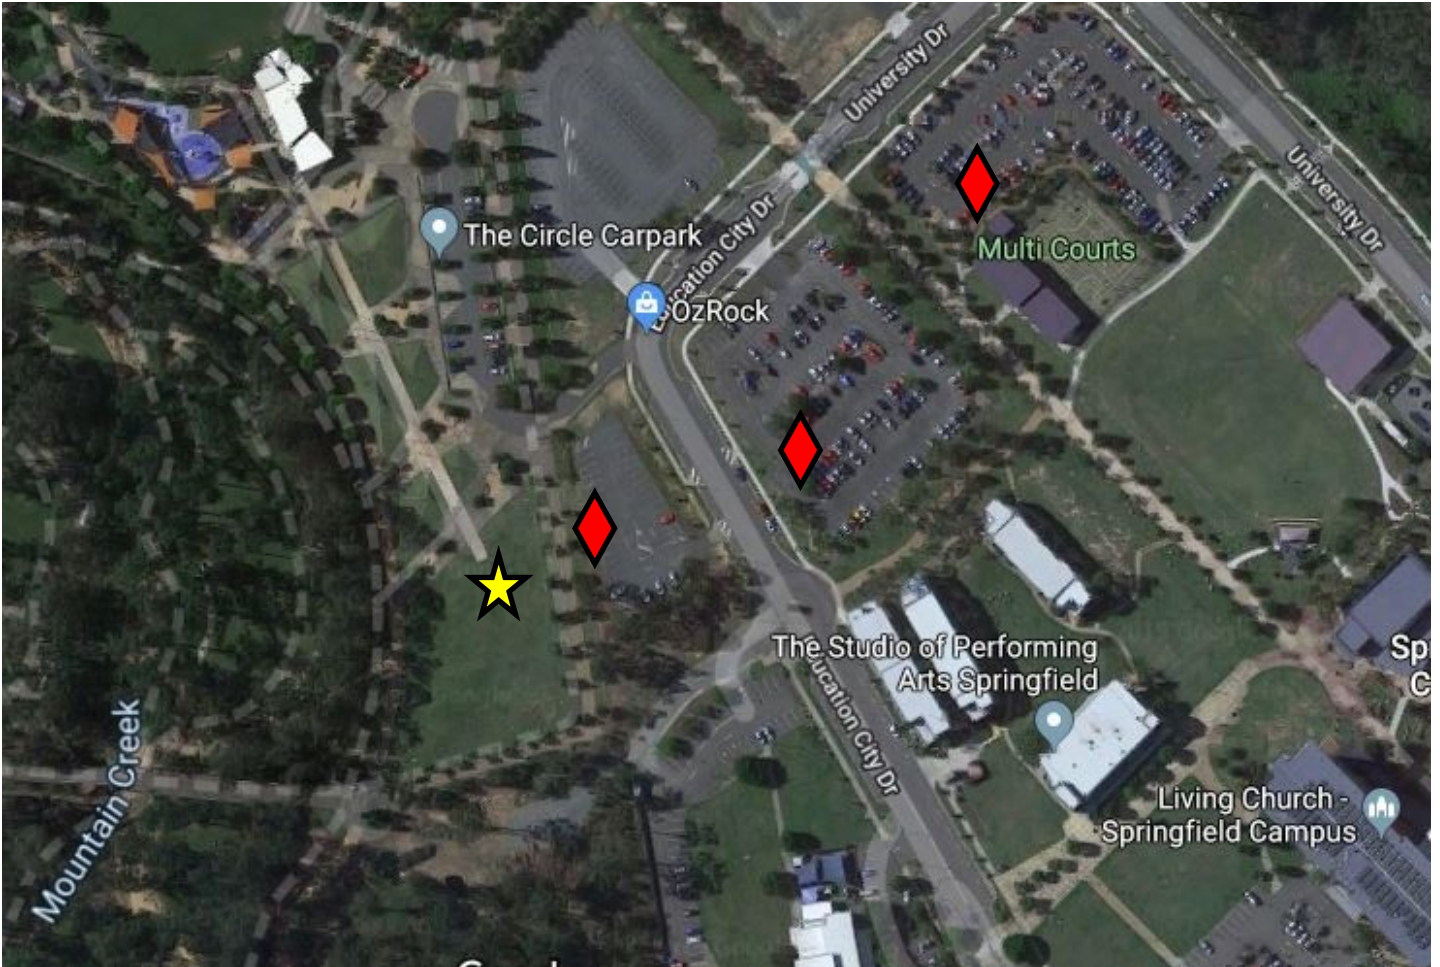

Ipswich Two Feet & A Heartbeat Charity Walk
Robelle Domain Pyramid Lawn, 155 Southern Cross Circuit,
Springfield Central

Event Timetable

9-10am: Registration ★

10am: Memorial Tribute followed by walk, sausage sizzle. Activities include face painting, jumping castle plus more! ◆