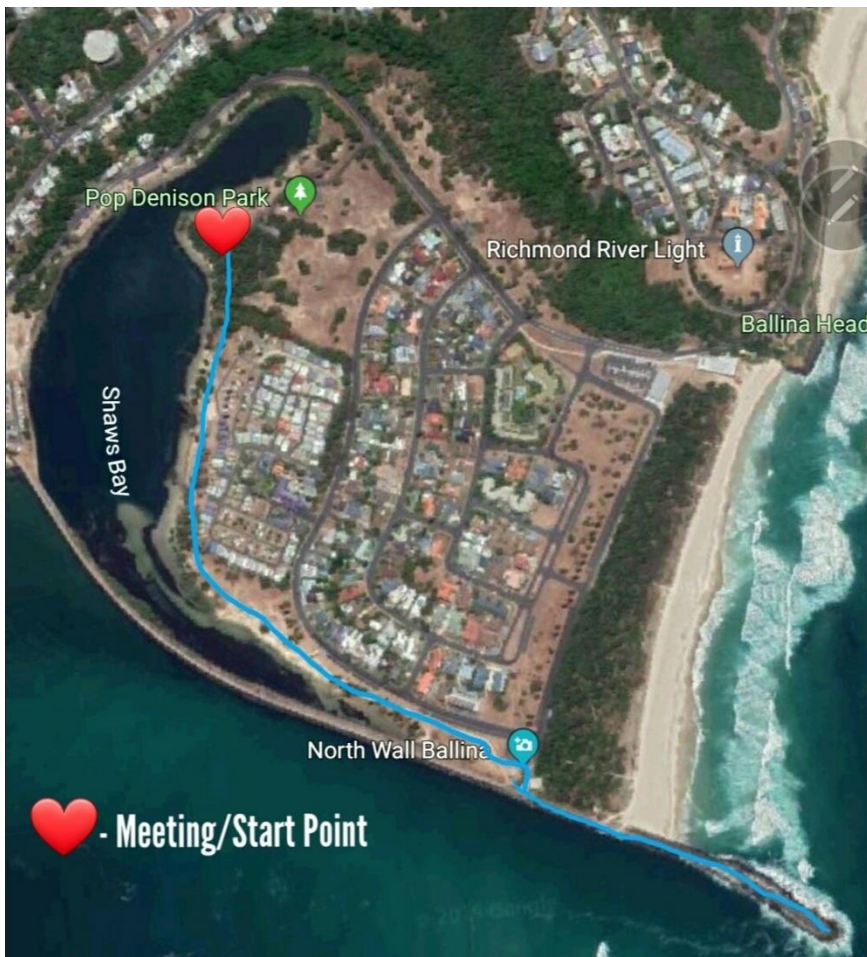

Two Feet & A Heartbeat

Pop Denison Park, East Ballina

- Meeting Point
- ★ Public Toilet

The walking route is the blue line. Starting & ending at Pop Denison Park. The walk is from the park to the end of the north wall & back to the park